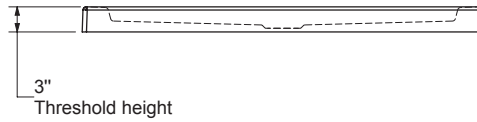

B3Square 4832

Model number: 420001

Dimensions: 48" x 32" x 4"

Installation:

Material: Acrylic

Standard Features:

- Acrylic rectangular shower base with square or round drain
- 3 in. threshold and smooth floor
- Center drain
- B3Square only: Chrome grid and drain included (ABS or PVC available)
- Grids also available in Dark Bronze or Brushed Nickel

Installation:

Material: Acrylic

Dimensions:

47 7/8 x 31 7/8 x 4 in.
(1216 x 810 x 102 mm)

Weight:

41 lbs (18.6 kg)

Shape:

Rectangular

Drain location:

Center

DRAIN INCLUDED
ON B3 SQUARE ONLY

1" integrated tiling
flange (not shown)

This technical drawing is universal for every 4832 configuration.

Integrated tiling flange : 1" height x 1/4" thick (not shown)
Tiling flange position is determined by chosen configuration.