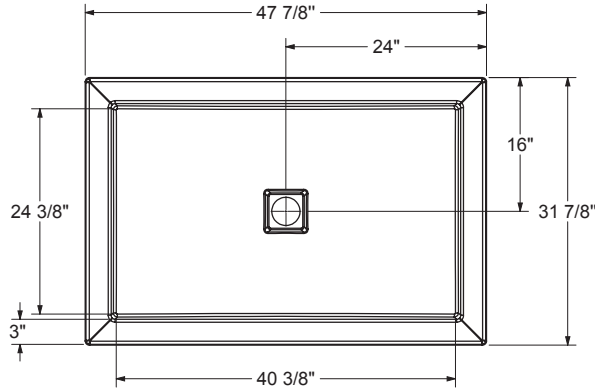

B3Square 4832

Model number: 420001

Dimensions: 48" x 32" x 4"

Installation:

Material: Acrylic

Standard Features:

- Acrylic rectangular shower base with square or round drain
- 3 in. threshold and smooth floor
- Center drain
- B3Square only: Chrome grid and drain included (ABS or PVC available)
- Grids also available in Dark Bronze or Brushed Nickel

No	Description
<input type="checkbox"/> OPT 20208	PVC drain
<input type="checkbox"/> OPT 20253	ABS drain
<input type="checkbox"/> OPT 20254	PVC drain

B3Square 4832

Model number:

420001

Dimensions: 48" x 32" x 4"

Installation:

Material: Acrylic

Dimensions:

47 7/8 x 31 7/8 x 4 in.
(1216 x 810 x 102 mm)

Weight:

41 lbs (18.6 kg)

Shape:

Rectangular

Drain location:

Center

DRAIN INCLUDED
ON B3 SQUARE ONLY

1" integrated tiling
flange (not shown)

This technical drawing is universal for every 4832 configuration.

Integrated tiling flange : 1" height x 1/4" thick (not shown)
Tiling flange position is determined by chosen configuration.